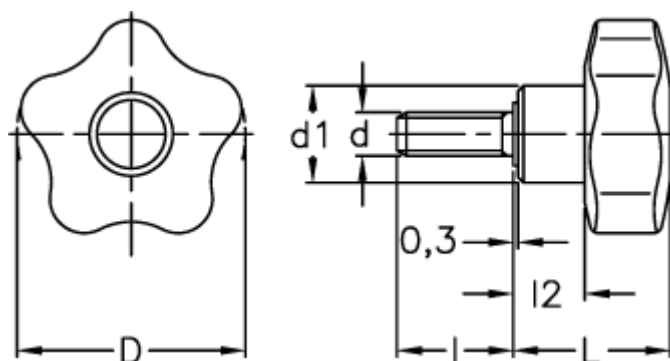

Data Sheet

Article number: 23020698339
Description: E+G Lobe knob
VCT.25 p-M6x20-C9, black cap

Measures

D = 25
d1 = 13
d 6g = M6
l = 20
L = 19.0
l2 = 8